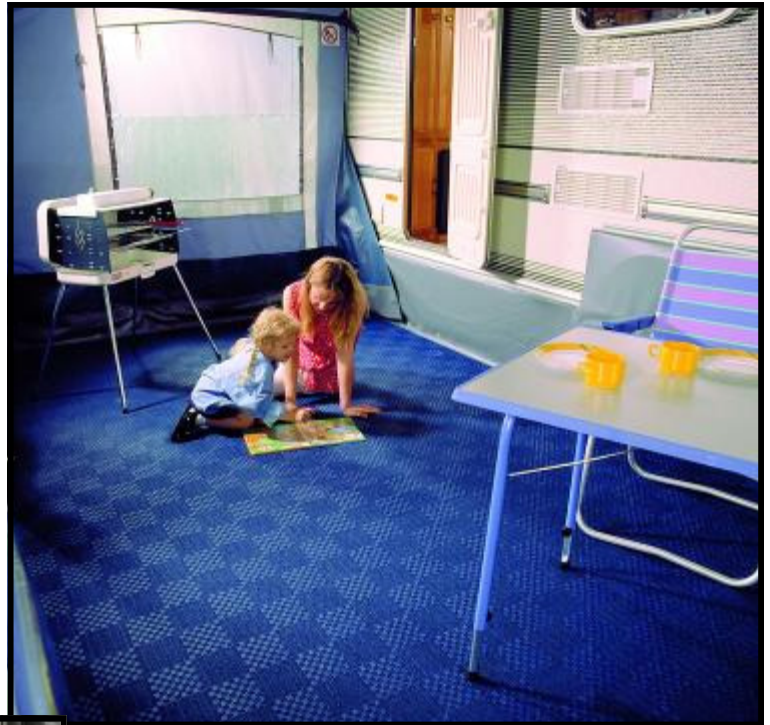

ANNEXE MATTING / CAMPING CARPET

- Ideal for awning or tent floors, door matting
- Robust matting is light to pack folds easily without creasing.
- Weather-proof, dries quickly if wet (will not rot)
- Easy to clean by hosing or wiping with warm soapy water.
- Washable up to 60C max, very tolerant to freezing winter.
- Will not tear if poled through.
- Air and Water permeable

- Breathable, tolerates damp.
- Water repellent, rot, mildew and mould resistant (can be packed up wet)
- UV Stable
- Thermal insulation
- Impact sound insulation
- Lightweight, strong, no shrinking or curling.
- Use on either side.
- Easy cut to size in all directions and does not fray.