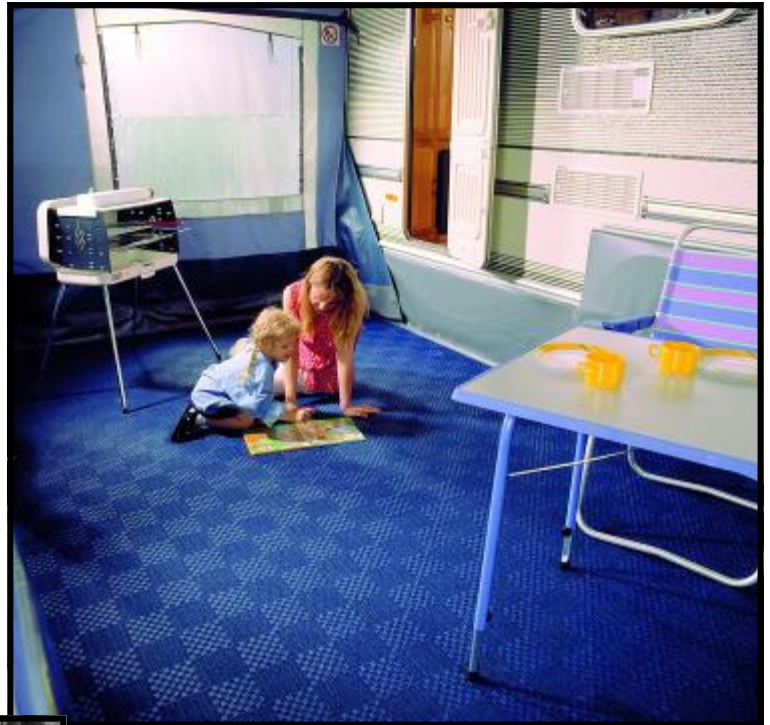

# ANNEXE MATTING / CAMPING CARPET

- Ideal for awning or tent floors, door matting
- Robust matting is light to pack folds easily without creasing.
- Weather-proof, dries quickly if wet (will not rot)
- Easy to clean by hosing or wiping with warm soapy water.
- Washable up to 60C max, very tolerant to freezing winter.
- Will not tear if poled through.
- Air and Water permeable

- Breathable, tolerates damp.
- Water repellent, rot, mildew and mould resistant (can be packed up wet)
- UV Stable
- Thermal insulation
- Impact sound insulation
- Lightweight, strong, no shrinking or curling.
- Use on either side.
- Easy cut to size in all directions and does not fray.